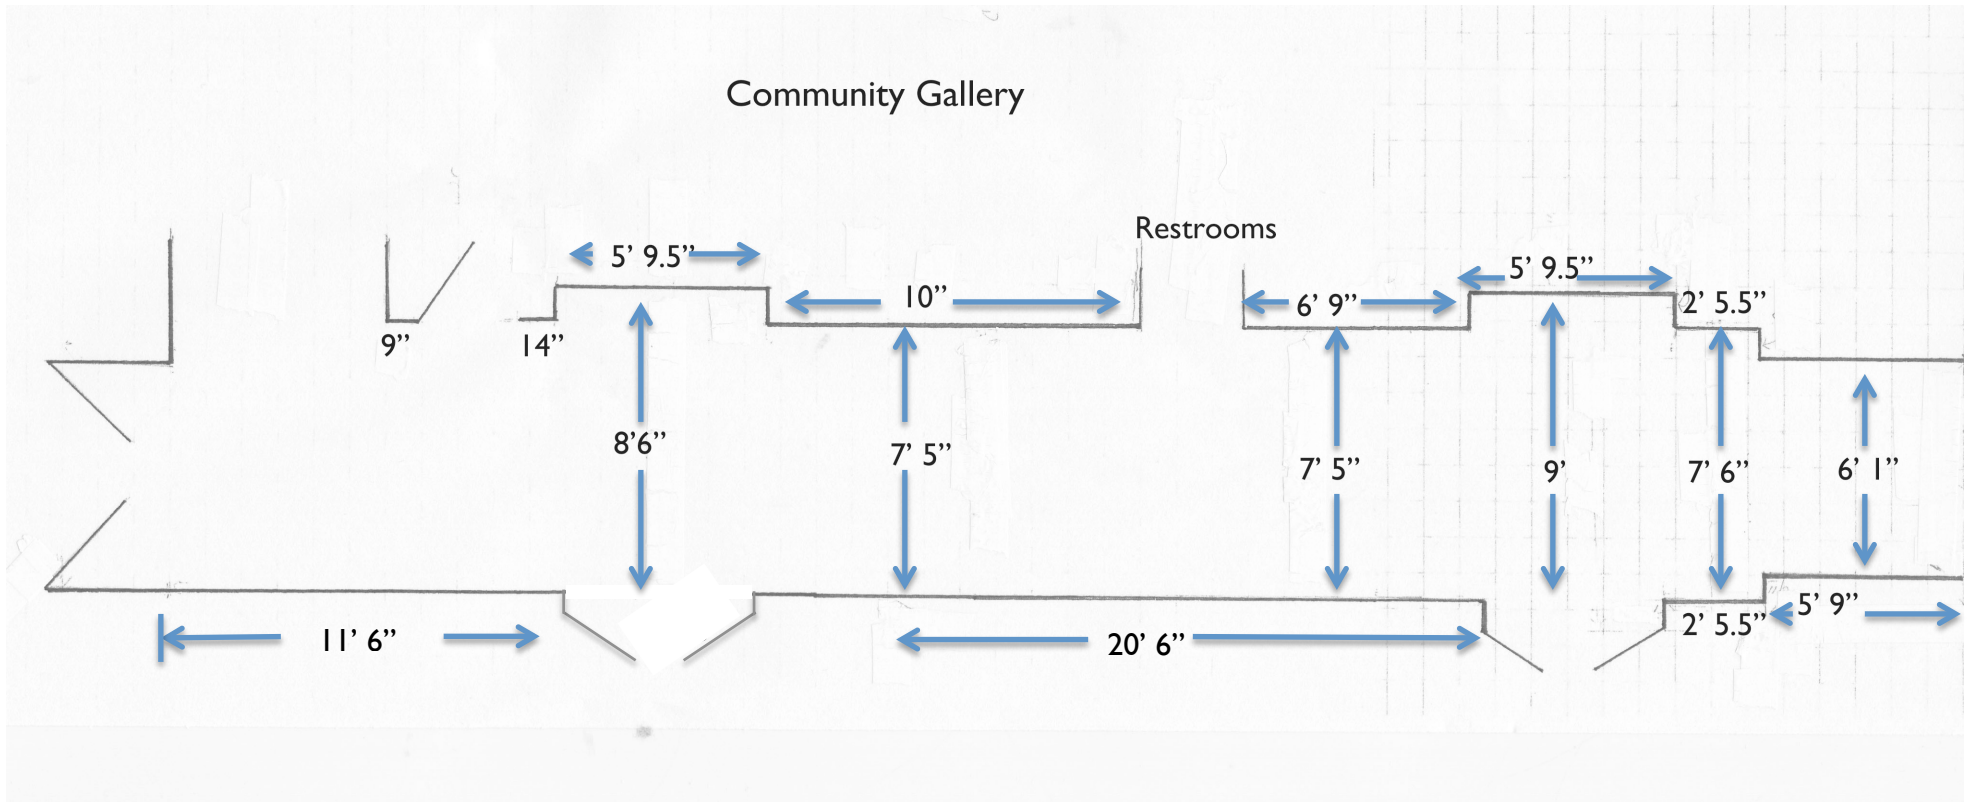

Community Gallery Floor Plan with dimensions

Alcoves are 12" deep
Ceiling to floorboard: 9' 2"