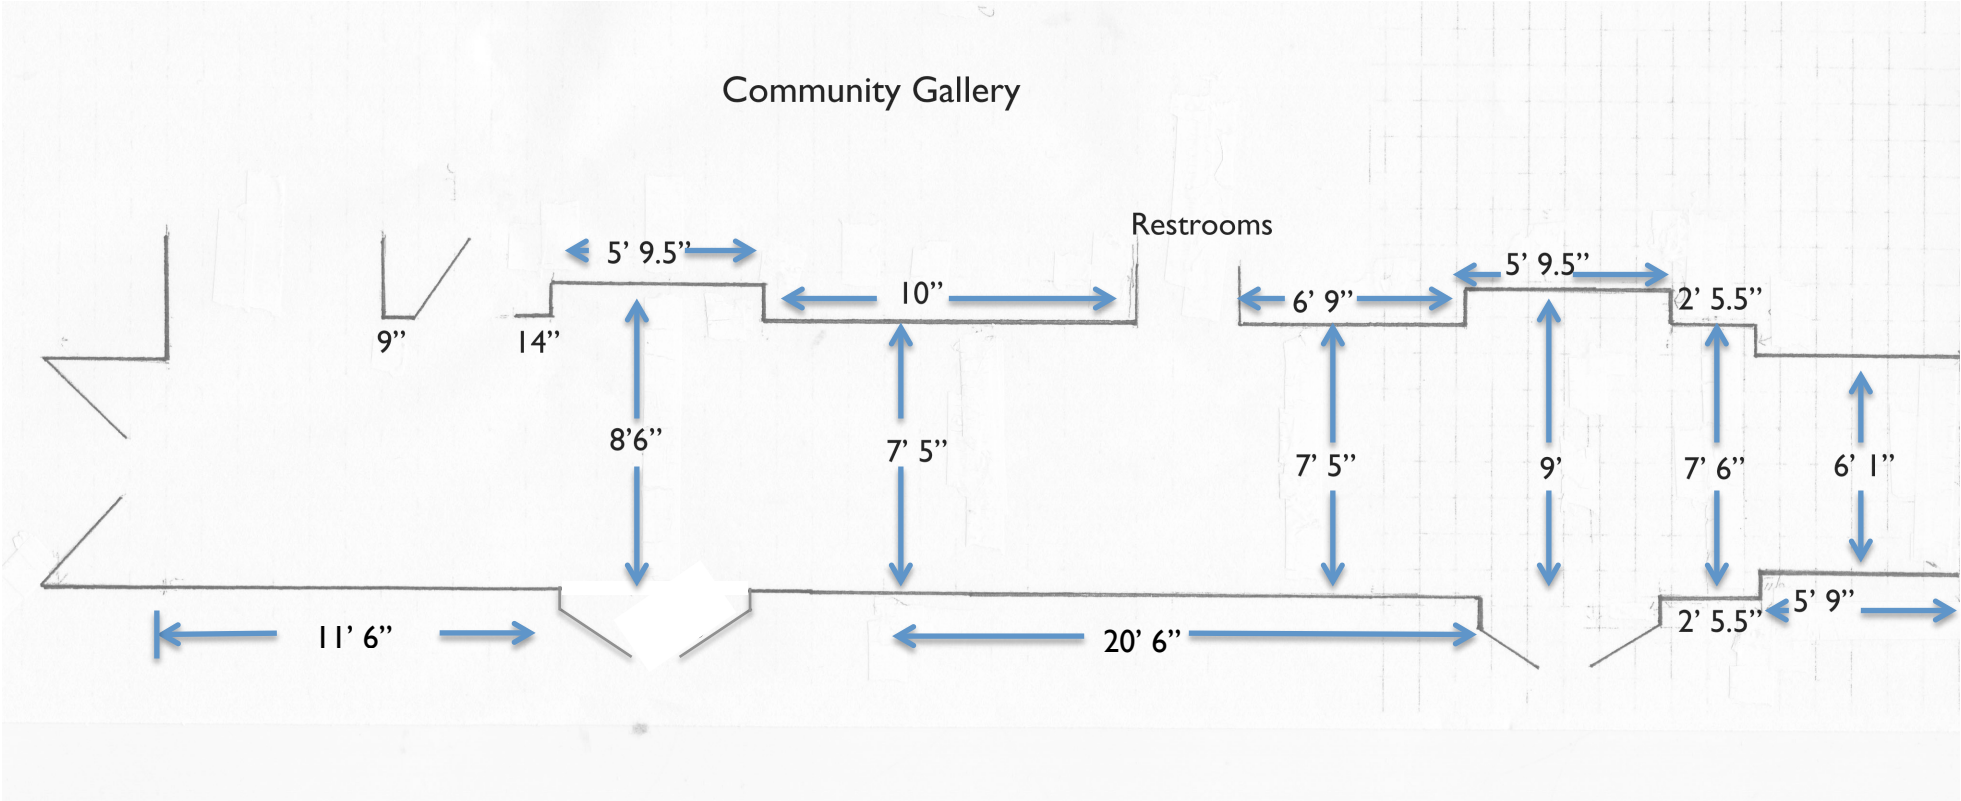

Community Gallery — Floor Plan

Alcoves are 12" deep
Ceiling to floorboard: 9' 2"