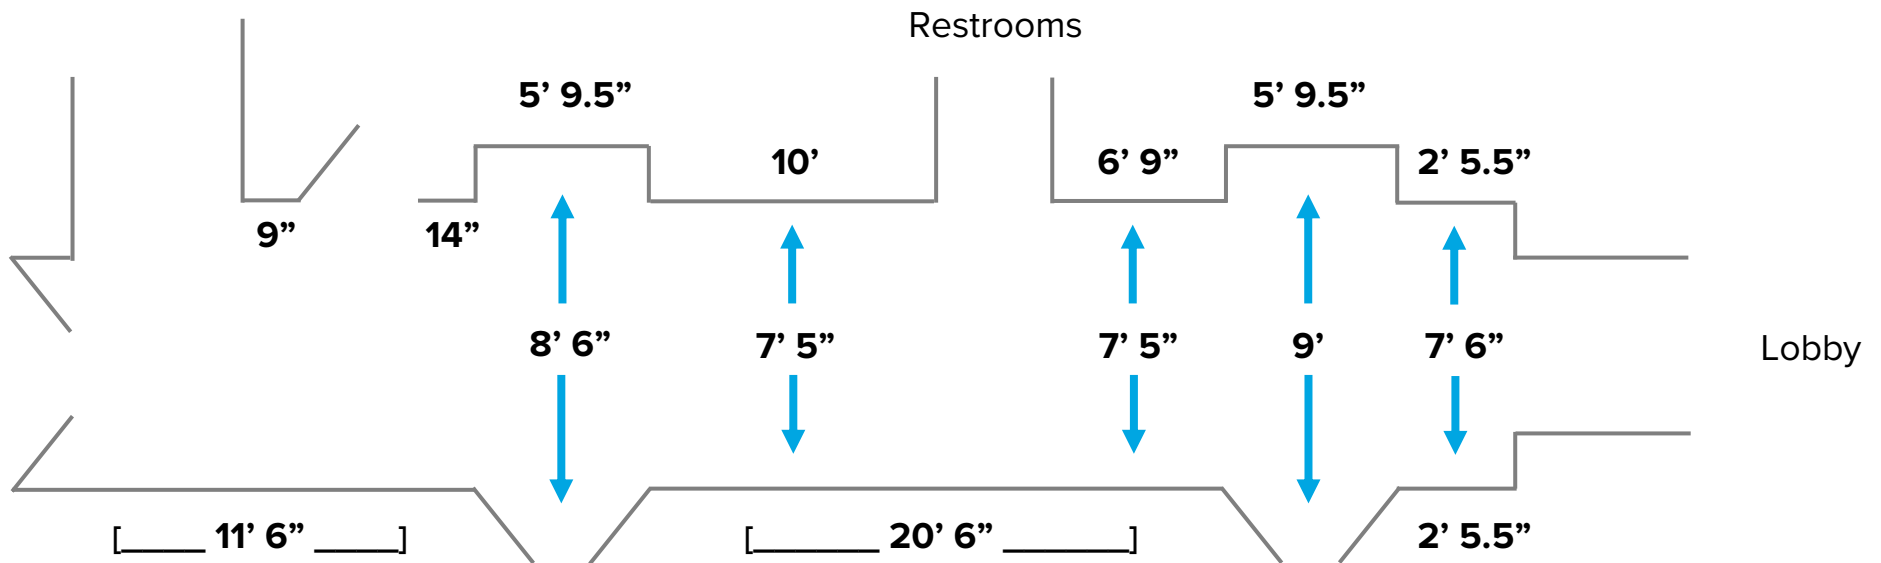

Community Gallery Floorplan

Alcoves are 12" deep
Ceiling to floorboard: 9' 2"