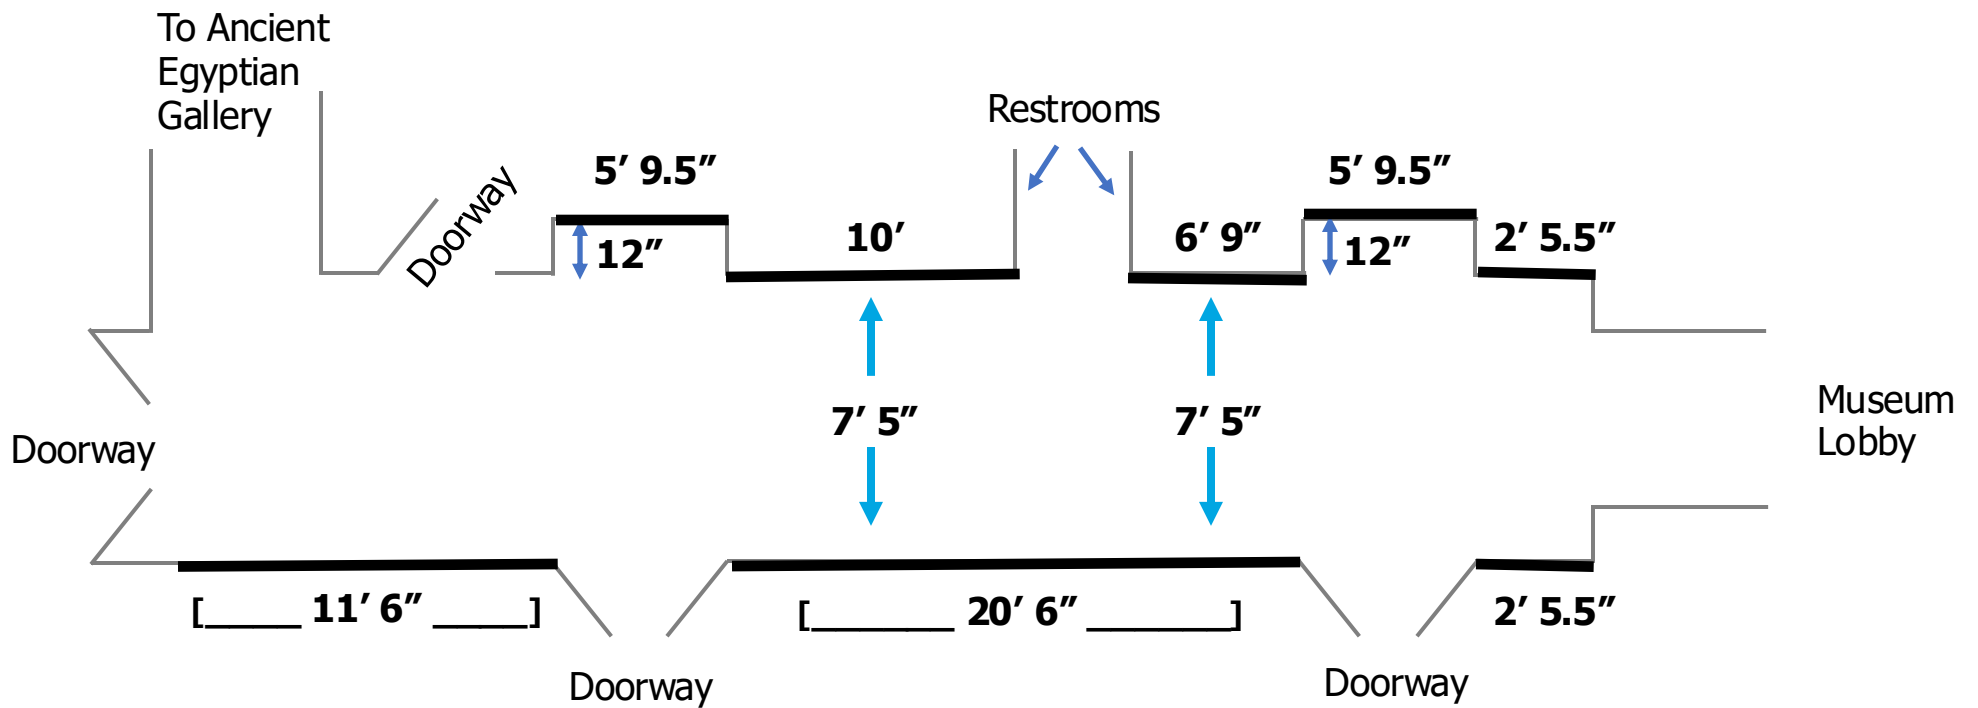

## 2. Floorplan

Ceiling to floorboard: 9' 2"

**Bolded lines** represent walls where art can be hung  
Maximum 3D pedestal size: \_\_\_\_\_