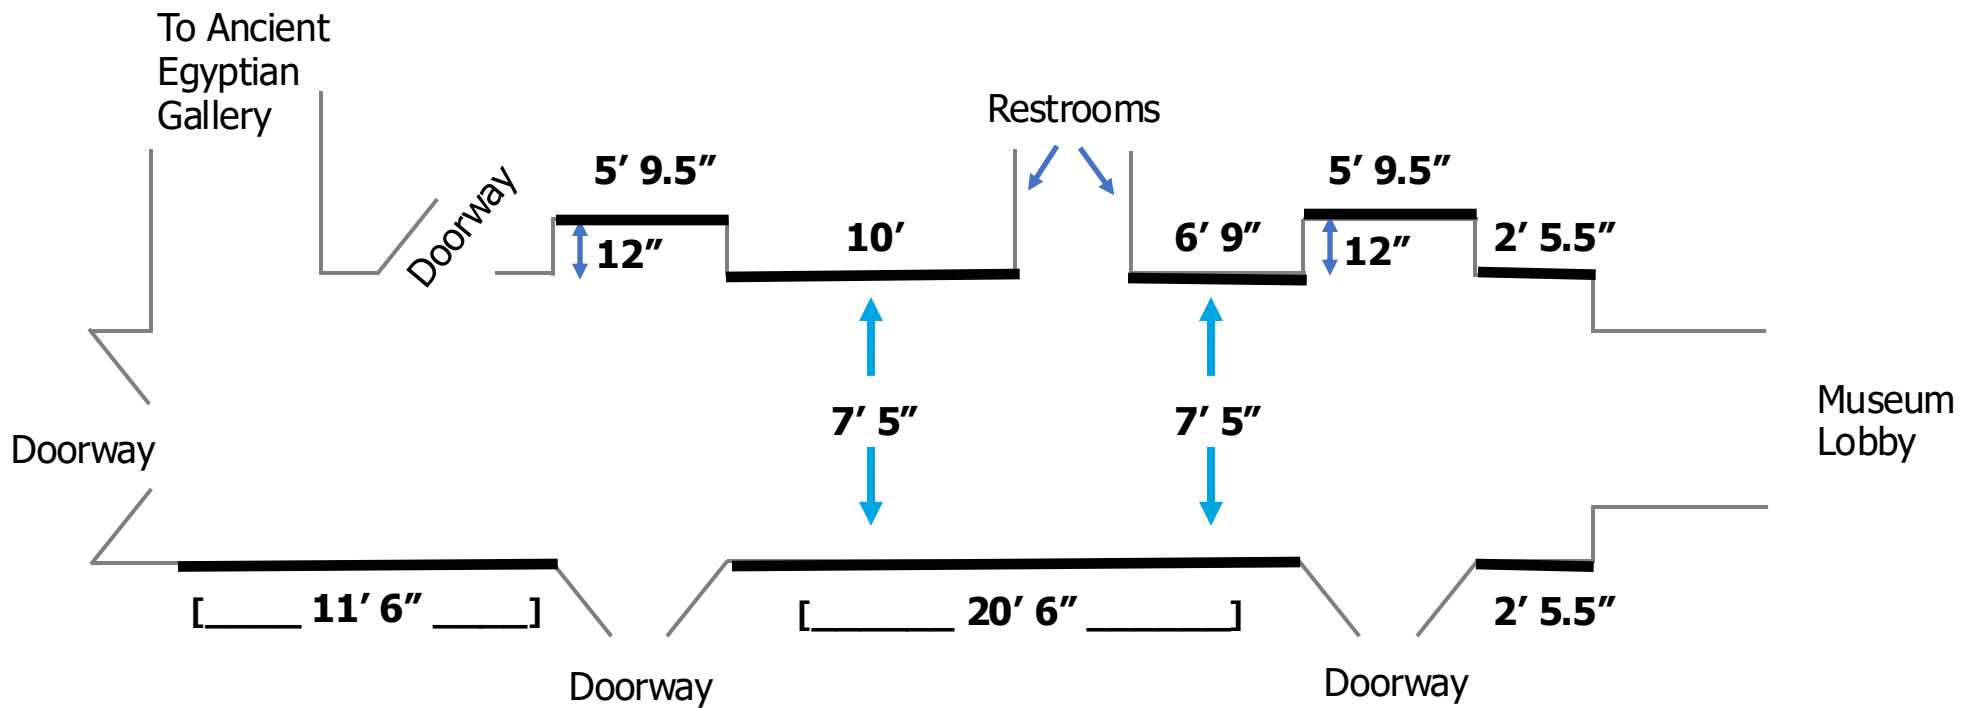

Community Gallery

2. Floorplan

Ceiling to floorboard: 9' 2"

Bolded lines represent walls where art can be hung
Maximum 3D pedestal size: 12" x 24" if available